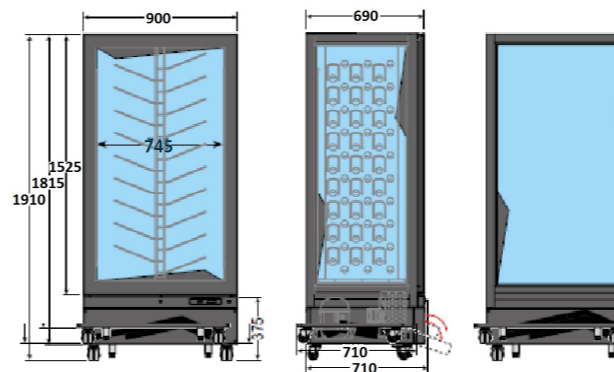

MARILYN 650 WINE