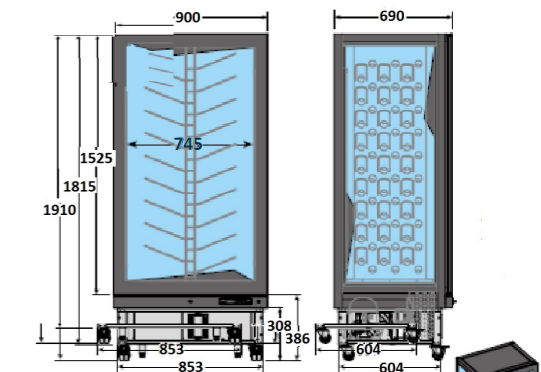

MARILYN 650 WINE SP