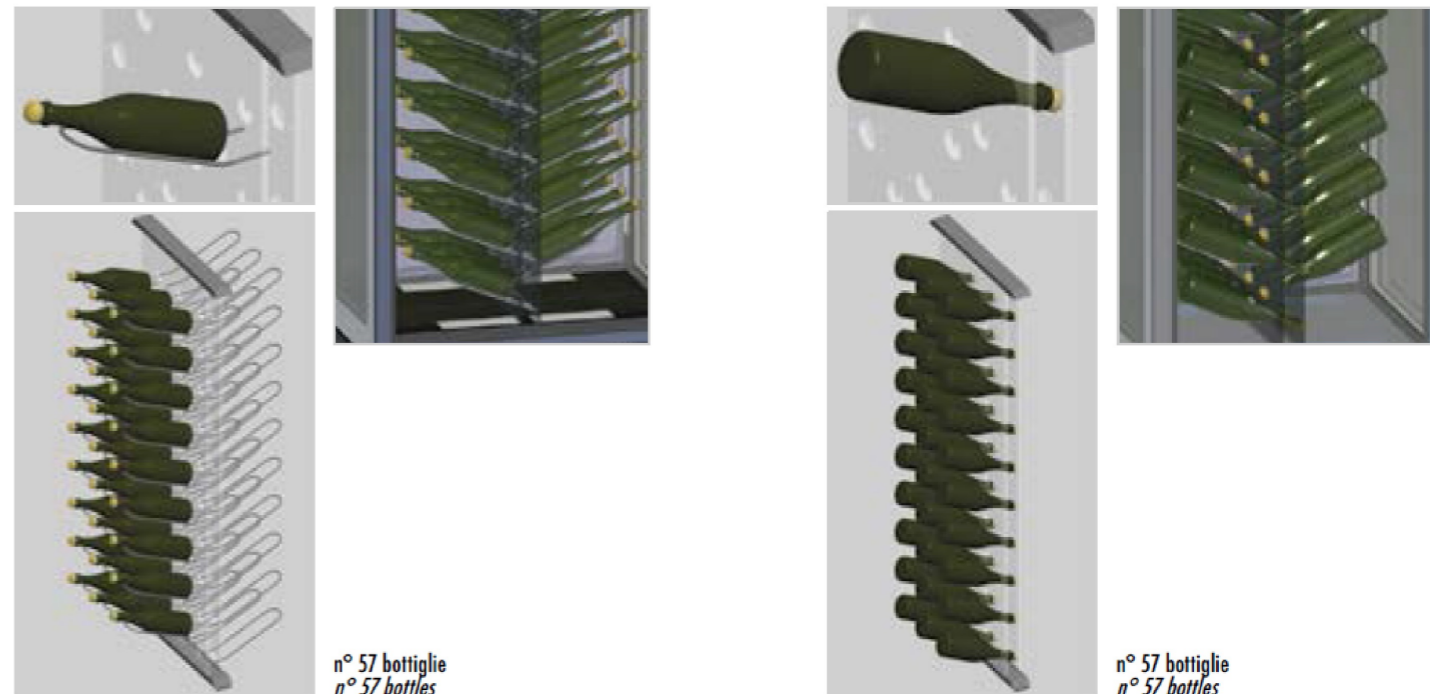

KALLIOPE 650 WINE

MARILYN 650 WINE

MARILYN 650 WINE SP

Porta bottiglie in plexiglass / Plexiglass bottle rack

n° 57 bottiglie
n° 57 bottles

n° 57 bottiglie
n° 57 bottles