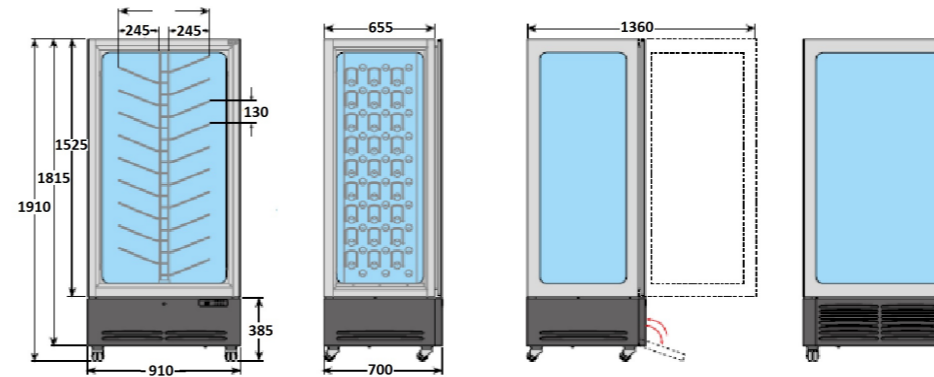

KALLIOPE 650 WINE